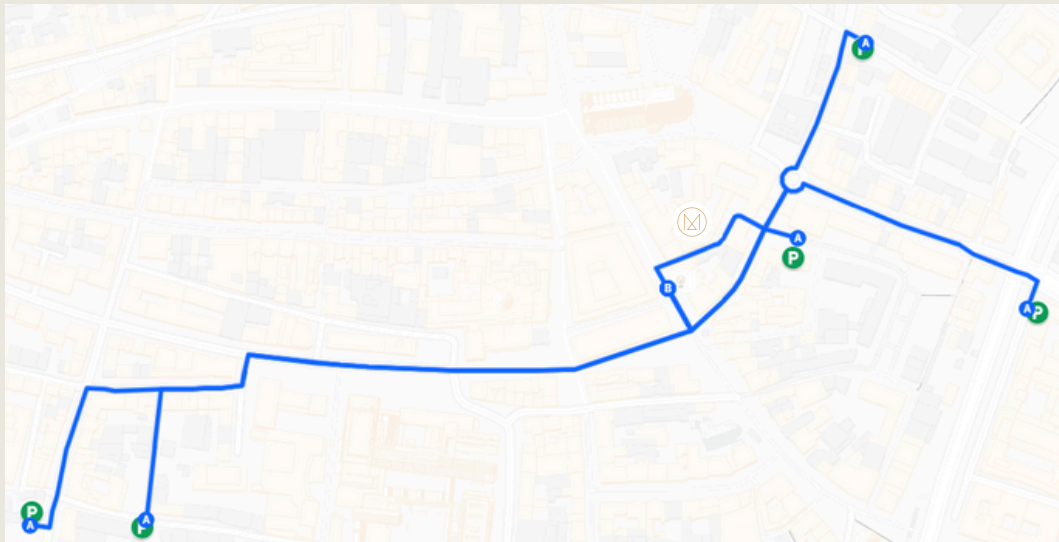

E-mobility

The nearest charging stations in the immediate vicinity of the hotel can be found here.

Our address: Königstraße 41 · 90402 Nuremberg

An der Sparkasse 4, 90402 Nuremberg

Number of charging stations: 2

Distance Melter: approx. 2 minutes

Färberstraße 54, 90402 Nuremberg

Number of charging stations: 2

Distance Melter: approx. 9 minutes

Katharinengasse 2, 90403 Nuremberg

Number of charging stations: 2

Distance Melter: approx. 5 minutes

Kolpinggasse 35, 90402 Nuremberg

Number of charging stations: 2

Distance Melter: approx. 9 minutes

Königstorgraben 1, 90402 Nuremberg

Number of charging stations: 2

Distance Melter: approx. 6 minutes