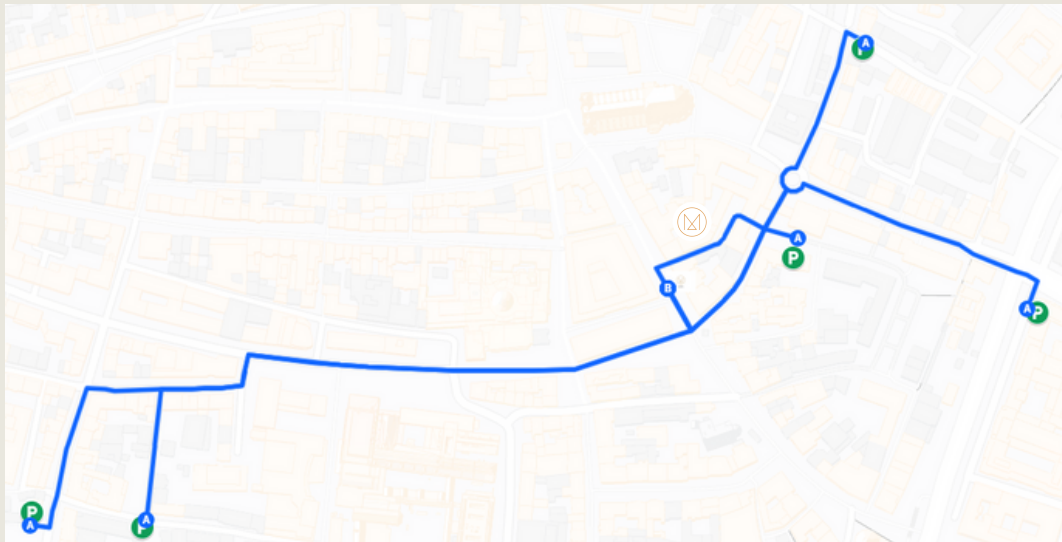

## E-mobility

The nearest charging stations in the immediate vicinity of the hotel can be found here.

**Our address: Königstraße 41 · 90402 Nuremberg**

### **An der Sparkasse 4, 90402 Nuremberg**

Number of charging stations: 2

Distance Melter: approx. 2 minutes

### **Katharinengasse 2, 90403 Nuremberg**

Number of charging stations: 2

Distance Melter: approx. 5 minutes

### **Königstorgraben 1, 90402 Nuremberg**

Number of charging stations: 2

Distance Melter: approx. 6 minutes