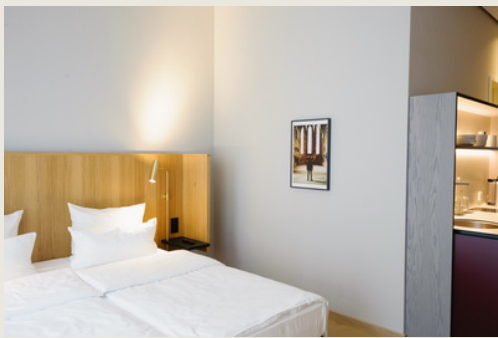

MELTER
HOTEL & APARTMENTS

Easy Arrival - Relaxed Stay.

Whether by train or by car - your way to us is very simple.

Our address: Königstraße 41 · 90402 Nuremberg

Easy to reach:

Approach via the A3, A6 and A9.
Subject to availability, you can park in the public parking garage Katharinenhof.

Special conditions:

With our hotel rate you can park at special conditions.
So a city trip is fun even by car!

In the heart of the city:

From the main station you can walk to us in about 5 minutes, because the hotel is centrally located in the pedestrian zone.

Your journey by car

You can reach Nuremberg via the A3, A6 and A9.

Since our hotel is located in the pedestrian zone, it is unfortunately not accessible by car. You can drive to the Theatergasse to load and unload there. Otherwise we recommend our cooperation with the parking garage Katharinenhof. Here you can park at reduced rates in the center of Nuremberg.

There are a total of 450 parking spaces available, depending on availability.

The address for the directions to the parking garage is Dörrersgasse, 90403 Nürnberg

Fees

Hour 1 to 3   2,00 EUR
Every further hour   1,80 EUR

Hotel Conditions

24 h   15,00 EUR

Your way from the parking garage to us

The parking garage is only about 5 minutes away on foot. You can use this short stroll for a first acquaintance with the city. On your way to the hotel you will pass the restaurant "Padelle d'Italia".

A great Italian restaurant with authentic cuisine.