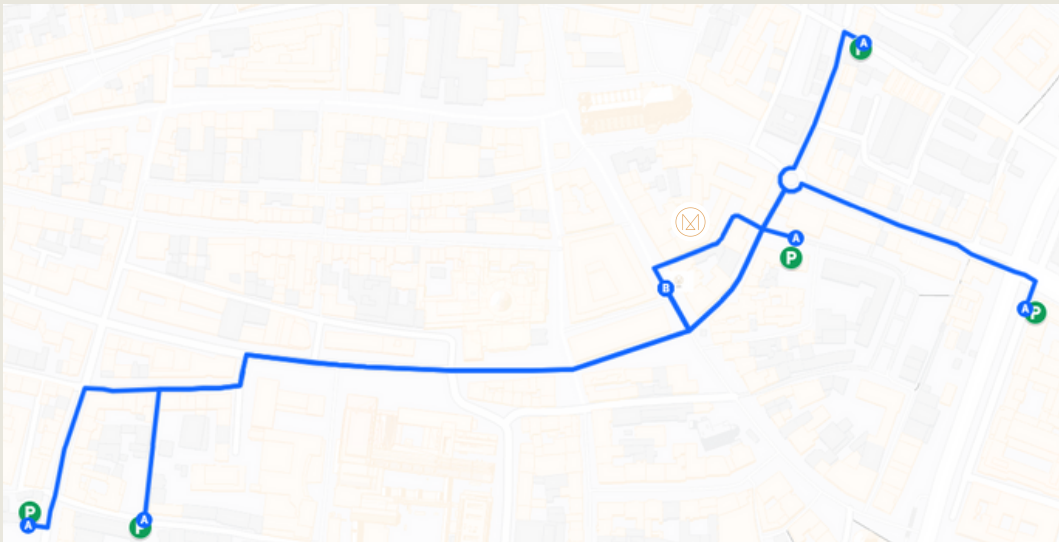

Special conditions:

With our hotel rate you can park at special conditions.
So a city trip is fun even by car!

In the heart of the city:

From the main station you can walk to us in about 5 minutes, because the hotel is centrally located in the pedestrian zone.

Your journey by car

You can reach Nuremberg via the A3, A6 and A9.

Since our hotel is located in the pedestrian zone, it is unfortunately not accessible by car. You can drive to the Theatergasse to load and unload there. Otherwise we recommend our cooperation with the parking garage Katharinenhof. Here you can park at reduced rates in the center of Nuremberg.

A great Italian restaurant with authentic cuisine.

MELTER
HOTEL & APARTMENTS

E-mobility

The nearest charging stations in the immediate vicinity of the hotel can be found here.

Our address: Königstraße 41 · 90402 Nuremberg

An der Sparkasse 4, 90402 Nuremberg

Number of charging stations: 2

Distance Melter: approx. 2 minutes

Färberstraße 54, 90402 Nuremberg

Number of charging stations: 2

Distance Melter: approx. 9 minutes

Katharinengasse 2, 90403 Nuremberg